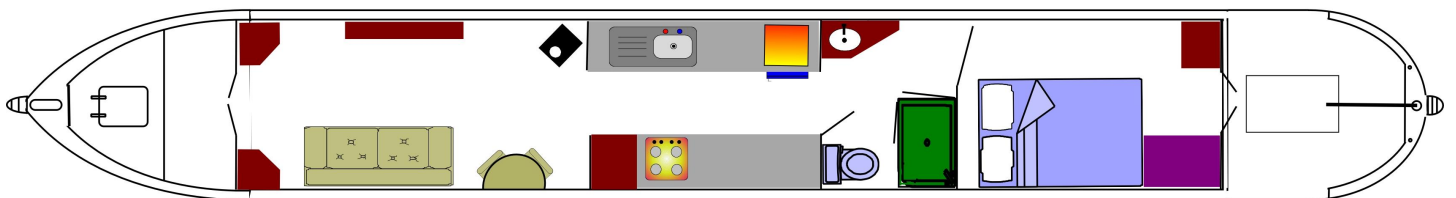

History Of Vessel

Boat Safety Certificate	October 2016
Last Hull Blacking	2012
Anodes	Checked in 2015
Further Maintenance	-
Recent Survey	January 2015
Additional Information	Gas alarm